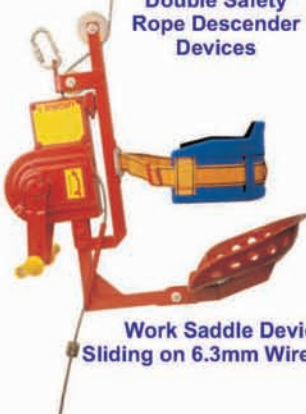

Range 6 to 80 Mtrs

Self Retracting Wire Rope Fall Arrester with Retrieving System

# Rescue Descenders & Retrieving Systems

ANSI / CE / AS-NZ Approved.

Rollstop Positioning Device

Rollgliss-Modular Resuce & Evacuation System

Rescuematic Descender Device

R500 Rollgliss Rescue & Escape Device

Devices for Sloped / Vertical Descent

CE EN341 Class A / CE EN1496 Class B

Sauvmatic Descender

Rollgliss Descender Automatic

Rollgliss Descender Manual

Trolmatic Manual Descender

Door / Window Jamb Anchor

Beam Anchor

Mountain Figure 8

Double Safety Rope Descender Devices

Atlas Helmet CE EN397

Rollgliss Rescue Kit