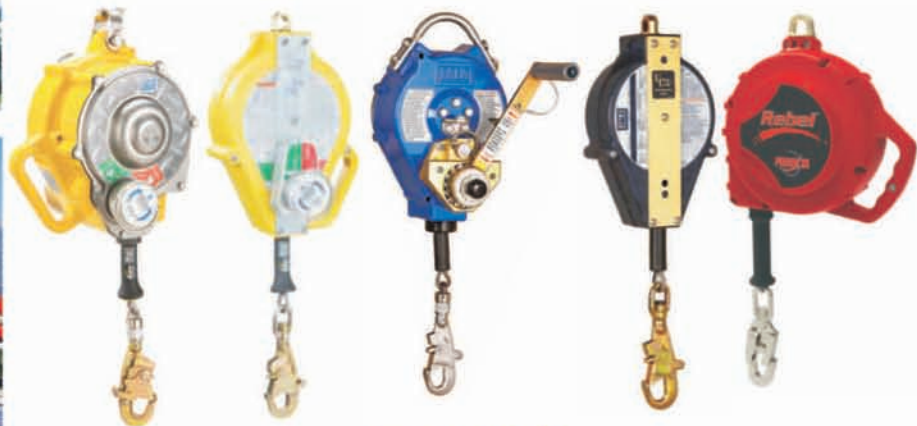

# Rescue Harnesses & Fall Protection Systems

ANSI / CE / AS-NZ  
Approved.

Sit harness

Full Body harness

Fall Arrest & Rescue  
Harness for  
Confined Space

Full Body Harness  
Exofit Range

Full Body Harness  
Kevlar Range

Full Body Harness  
Pro Range

Full Body Harness  
Delta Range

Kevlar Shock  
Absorber

Auto Retrieval  
Shock Absorber

Hydra Pack

Rope Grab  
With  
Panic Grip

Pocketbloc  
1.65 Mtr

Maverick  
3.3 Mtr

Range 6 to 80 Mtrs

Self Retracting Wire Rope Fall Arrester with Retrieving System

# Rescue Descenders & Retrieving Systems

ANSI / CE / AS-NZ Approved.

Rollstop Positioning Device

Rollgliss-Modular Resuce & Evacuation System

Rescuematic Descender Device

R500 Rollgliss Rescue & Escape Device